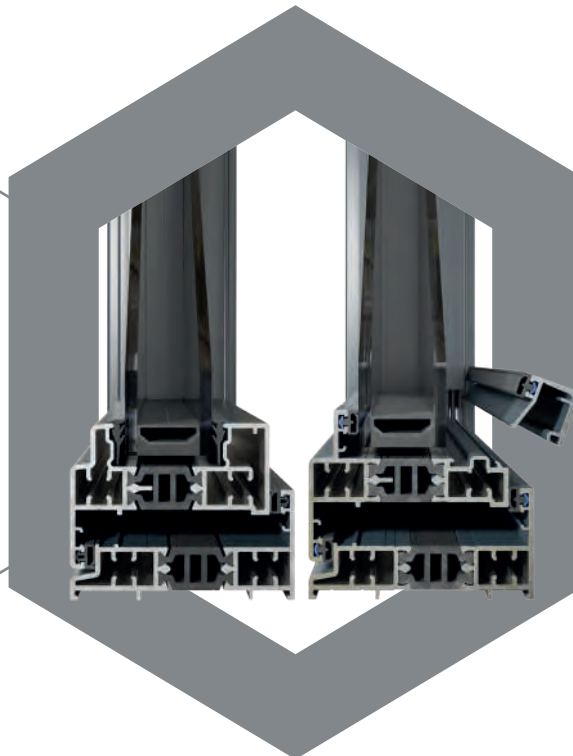

With exceptional security built into the heart of every product

The innovative construction method of the Classic system creates exceptionally strong frames, maximising the inherent strength of Sheerline's aluminium windows and doors. This coupled with our high security multipoint locking, helps keep you and your home safe and secure. Additional features like unique hinge protectors also help create outstanding levels of security.

For ultimate security, a beadless option is also available in the Classic window system which eliminates the need for separate glazing beads. Instead, our patented[†] corner jointing method securely locks the glass away within a completely sealed unit.

No window in its class is as secure.

Secured by Design

Official Police Security Initiative

For added peace of mind choose our laminate glass upgrade – for Secured by Design accreditation – the official UK Police initiative ‘designing out crime’ through physical security.*

PAS24:2016

All Sheerline windows carry PAS24:2016 enhanced security accreditation, so if you are looking for stylish aluminium windows with extra peace of mind as standard – then we have you covered.

*Classic Door awaiting testing
†Patent registration number: GB2569209